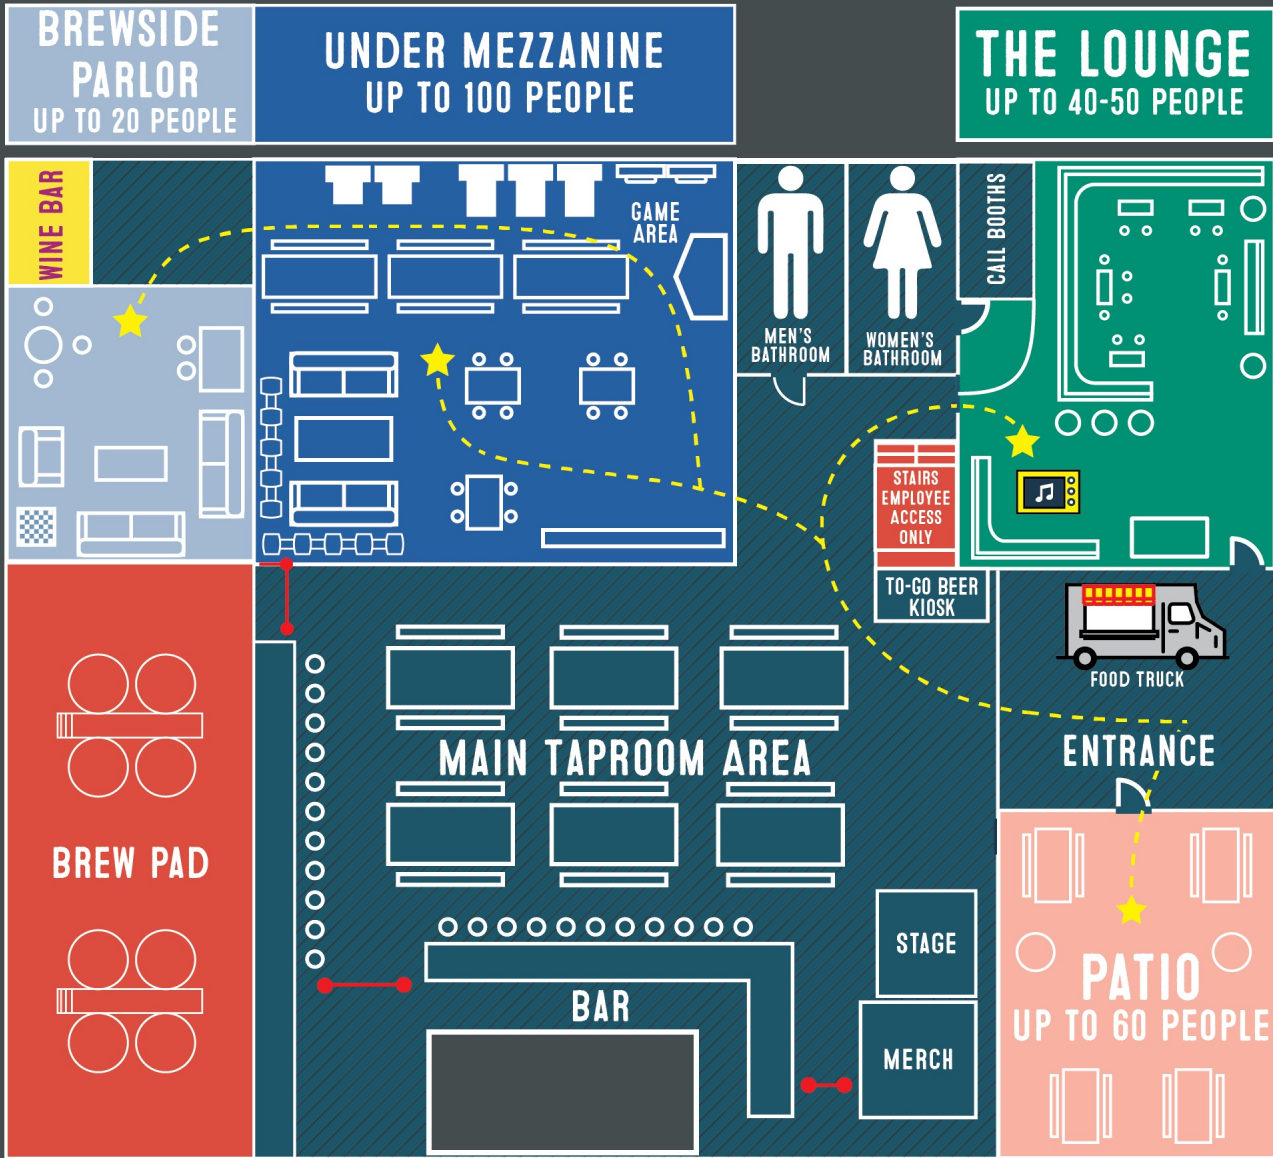

# BARE BOTTLE BREW CO

# BREWERY MAP

## LEGEND

AUDIO/VISUAL  
EQUIPMENT  
AVAILABLE

SPACES  
AVAILABLE  
FOR RENT

OFF  
LIMITS  
AREA

PATH TO  
LOCATIONS

LOCATIONS